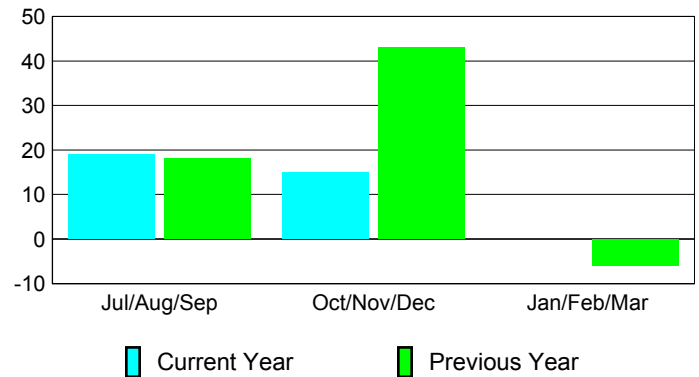

Gender Comparison 2012-2013

Jul/Aug/Sep

Oct/Nov/Dec

Jan/Feb/Mar

Male

Female