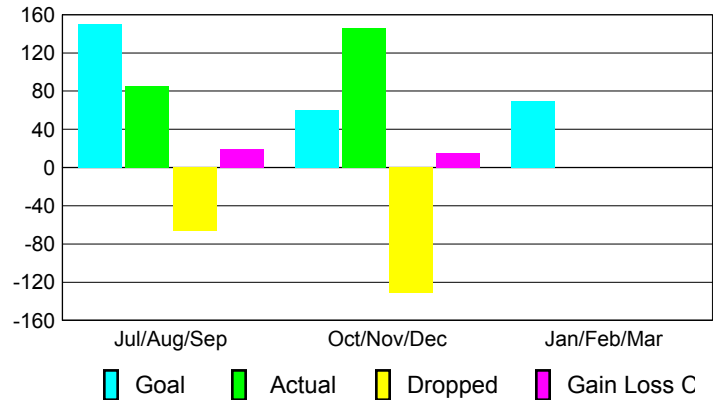

### YTD Status Quo Clubs 2012-2013

Status Quo Clubs Compared to Status Quo Members

## MEMBERSHIP

Membership Results  
2012-2013

Membership  
2011-2012

Month	Net Memb Goal	Actual New Memb	Actual Dropped Memb	Gain/Loss of Memb	Gain/Loss of Memb
Jul/Aug/Sep	150	85	-66	19	18
Oct/Nov/Dec	60	146	-131	15	43
Jan/Feb/Mar	70				-6
<b>Totals</b>	<b>280</b>	<b>231</b>	<b>-197</b>	<b>34</b>	<b>55</b>

### Membership Results 2012-2013

Goal, New, Dropped, Gain/Loss

### Comparison of Membership Gain/Loss

Current Year Compared to the Previous Year