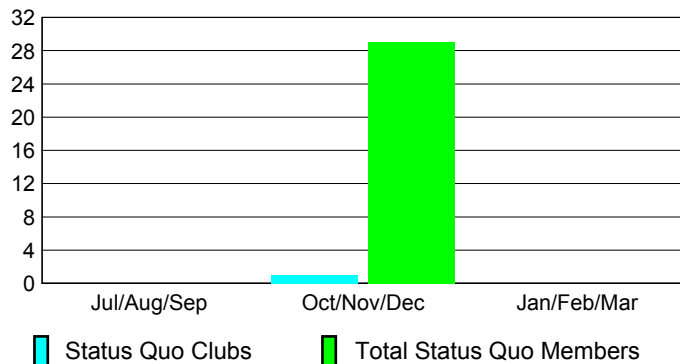

## CLUBS

Club Results  
2012-2013

Clubs  
2011-2012

Month	New Club Goal	Actual New Clubs	Actual Dropped Clubs	Gain/Loss of Clubs	Gain/Loss of Clubs
Jul/Aug/Sep	5	0	0	0	0
Oct/Nov/Dec	3	3	-3	0	1
Jan/Feb/Mar	1				0
<b>Totals</b>	<b>9</b>	<b>3</b>	<b>-3</b>	<b>0</b>	<b>1</b>

### Club Results 2012-2013

Goal, New, Dropped, Gain/Loss

### Comparison of Club Gain/Loss

Current Year Compared to the Previous Year

### YTD Status Quo Clubs 2012-2013

Status Quo Clubs Compared to Status Quo Members