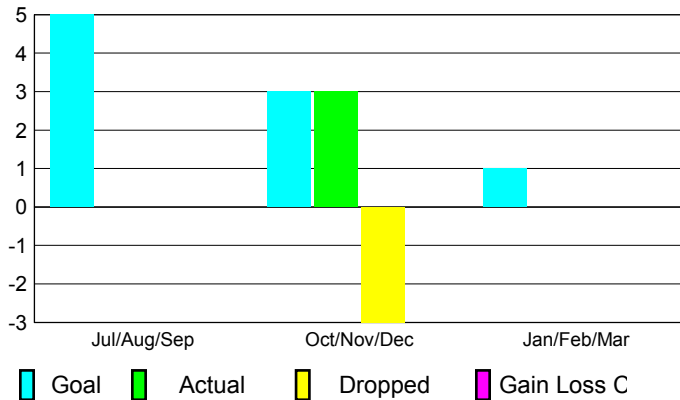

## CLUBS

Club Results  
2012-2013

Clubs  
2011-2012

Month	New Club Goal	Actual New Clubs	Actual Dropped Clubs	Gain/Loss of Clubs	Gain/Loss of Clubs
Jul/Aug/Sep	5	0	0	0	0
Oct/Nov/Dec	3	3	-3	0	1
Jan/Feb/Mar	1				0
<b>Totals</b>	<b>9</b>	<b>3</b>	<b>-3</b>	<b>0</b>	<b>1</b>

### Club Results 2012-2013

Goal, New, Dropped, Gain/Loss

### Comparison of Club Gain/Loss

Current Year Compared to the Previous Year